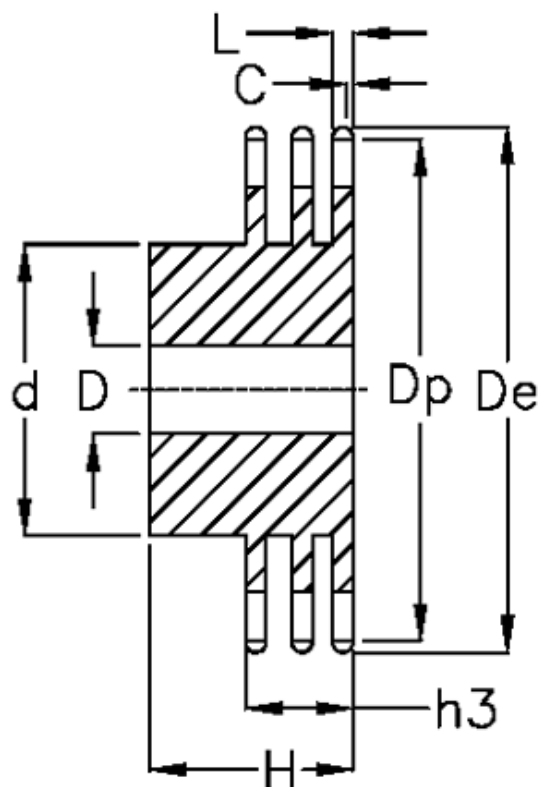

Article number: 616013006031

Description: Sprocket 10 B-3 Z=31 triplex
predrilled

Measures

C = 1.6

d = 120

D = 20±0,5

De = 163.9

Dp = 156.92

For chain size = 5/8" x 3/8"

For chain type = 10 B-3

H = 60

h3 = 42.1

L = 9

Number of teeth = 31